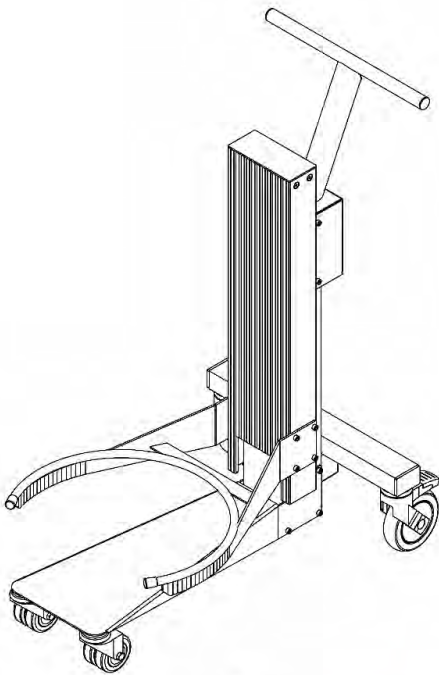

VARIMIXER EASYLIFT 80-140

The mast is made of anodized aluminum.

Forks and handle are made of glass bead blasted stainless steel.

Charger: 230V, 0,2 Amps

CERTIFICATIONS

VARIMIXER EASYLIFT 80-140

Bowl size	80 - 140 L
Maximum load	100 kg
Net weight	23 kg
H x W x L	955 x 490 x 788 mm
Batteries	24V, 1,2Ah
Charging time (100%)	8 hrs.
Sound pressure level	≤ 70 Db(A)
Vibration strength	≤ 2.5 m/s²
IP code	IP41

DIMENSIONS

Varimixer