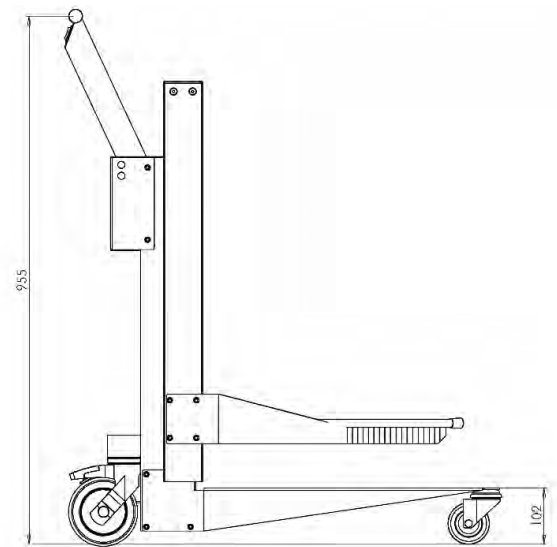

VARIMIXER EASYLIFT 80-140

The mast is made of anodized aluminum.

Forks and handle are made of glass bead blasted stainless steel.

Charger: 230V, 0,2 Amps

CERTIFICATIONS

VARIMIXER EASYLIFT 80-140

Bowl size	80 - 140 L
Maximum load	100 kg
Net weight	23 kg
H x W x L	955 x 490 x 788 mm
Batteries	24V, 1,2Ah
Charging time (100%)	8 hrs.
Sound pressure level	≤ 70 Db(A)
Vibration strength	≤ 2.5 m/s²
IP code	IP41

DIMENSIONS

Varimixer