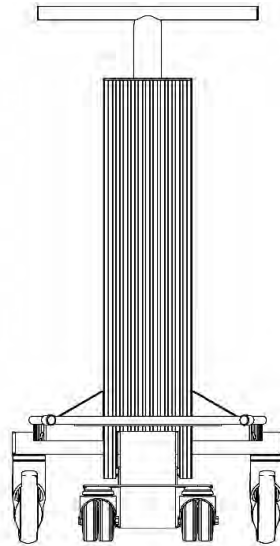

VARIMIXER EASYLIFT 80-140

The mast is made of anodized aluminum.

Forks and handle are made of glass bead blasted stainless steel.

Charger: 230V, 0,2 Amps

CERTIFICATIONS

VARIMIXER EASYLIFT 80-140

Bowl size	80 - 140 L
Maximum load	100 kg
Net weight	23 kg
H x W x L	955 x 490 x 788 mm
Batteries	24V, 1,2Ah
Charging time (100%)	8 hrs.
Sound pressure level	≤ 70 Db(A)
Vibration strength	≤ 2.5 m/s²
IP code	IP41

DIMENSIONS

Varimixer