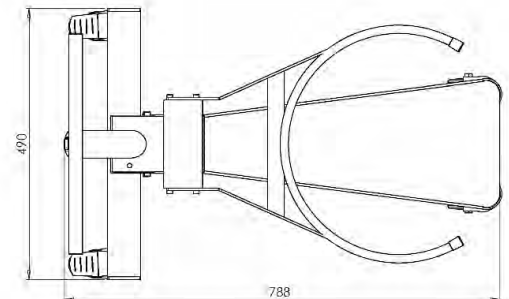

VARIMIXER EASYLIFT 80-140

The mast is made of anodized aluminum.

Forks and handle are made of glass bead blasted stainless steel.

Charger: 230V, 0,2 Amps

CERTIFICATIONS

VARIMIXER EASYLIFT 80-140

Bowl size	80 - 140 L
Maximum load	100 kg
Net weight	23 kg
H x W x L	955 x 490 x 788 mm
Batteries	24V, 1,2Ah
Charging time (100%)	8 hrs.
Sound pressure level	≤ 70 Db(A)
Vibration strength	≤ 2.5 m/s²
IP code	IP41

DIMENSIONS

Varimixer